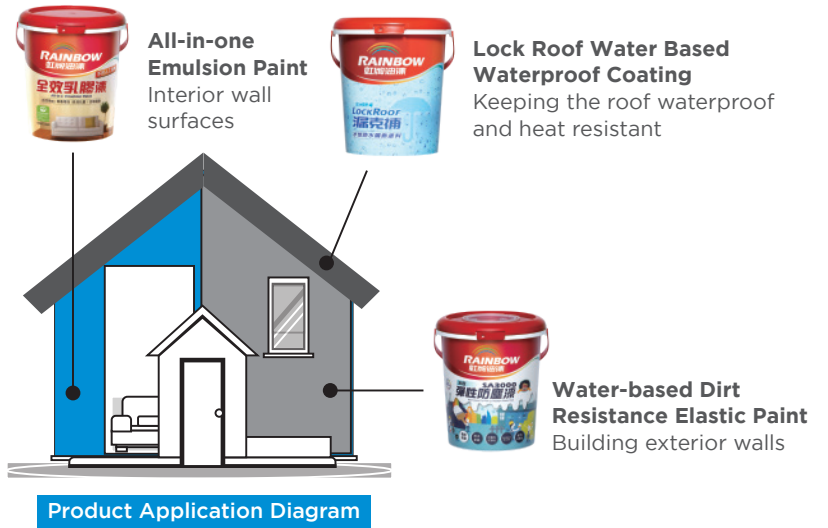

Product Introduction

Yung Chi uses 3 kinds of resin and individually mixes them with eco-friendly raw material and weather resistant paint to create: "All-in-one Emulsion Paint" that is able to apply onto the interior of the living quarters without causing harm to the human body, "Water-based Dirt Resistance Elastic Paint" that is able to protect the exterior walls, and "Lock Roof Water Based Waterproof Coating" that is able to assist the roof prevent water leakage and heat resistant. No harmful substances such as heavy metal are added within the coating, therefore it is eco-friendly and non-toxic, protecting the house and making the living environment safer and healthier.